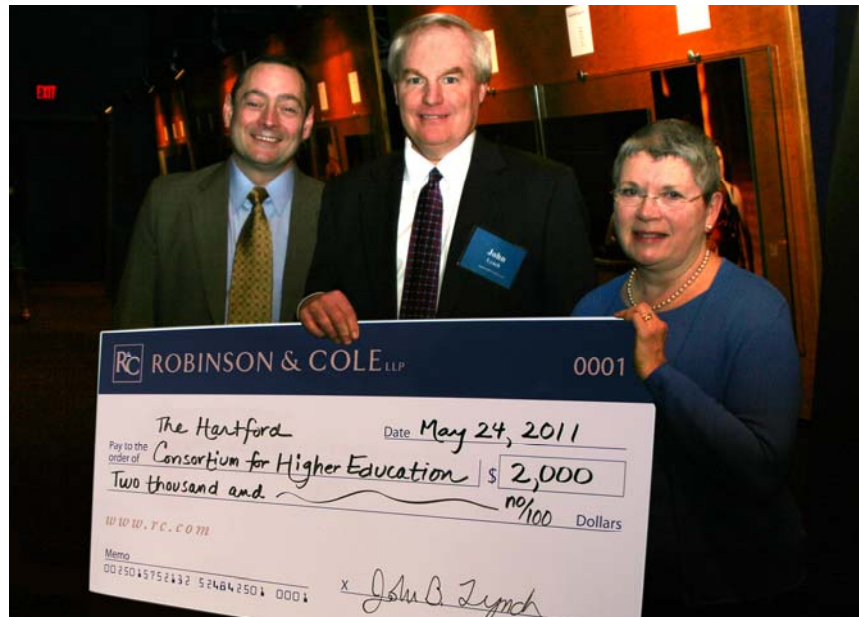

HARTFORD, CT (June 17, 2011) – The law firm of Robinson & Cole demonstrated its commitment to diversity, education, and the local community at a private reception prior to the Hartford Stage performance of August Wilson’s *Gem of the Ocean* on May 24, 2011.

During the reception, Robinson & Cole presented a check for \$2,000 to Margaret Nareff, executive director of the Hartford Consortium for Higher Education. Established in 1972, the Consortium fosters collaborative endeavors among its private and public institution members. Robinson & Cole’s donation will help sponsor Career Beginnings, a successful summer program designed to help urban, first-generation college-bound students develop the social skills they need to ensure a successful transition to college and professional life.

Robinson & Cole, a longtime supporter of Hartford Stage, was also a production sponsor for *Gem of the Ocean*, a landmark play from August Wilson, the Pulitzer Prize-winning author of *Fences*. Set in the city of Pittsburgh in 1904, at a time when slavery’s imprint was still fresh, the story is a tale of spiritual torment and the quest for redemption.